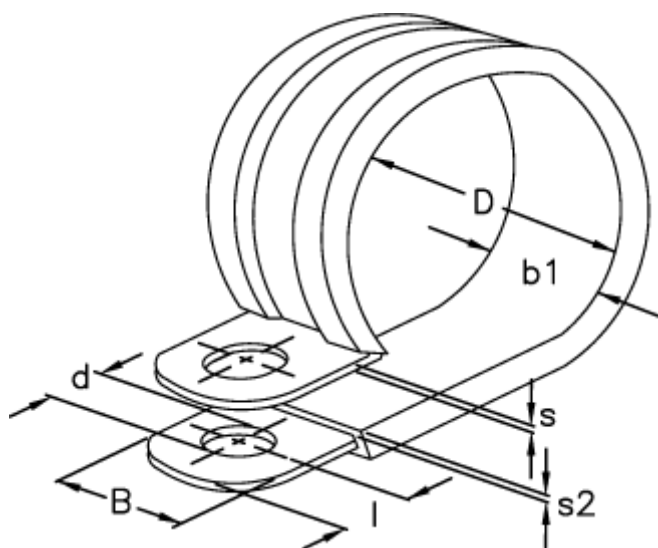

Article number: 029457112016

Description: Norma pipe retaining clip
RLGU 1. 16/12 W1

Measures

| | |
|------------|--------|
| b1 | = 15.0 |
| d | = 6.4 |
| Diameter D | = 16 |
| l | = 6 |
| s | = 0.8 |
| s2 | = 1.2 |
| Width B | = 12 |